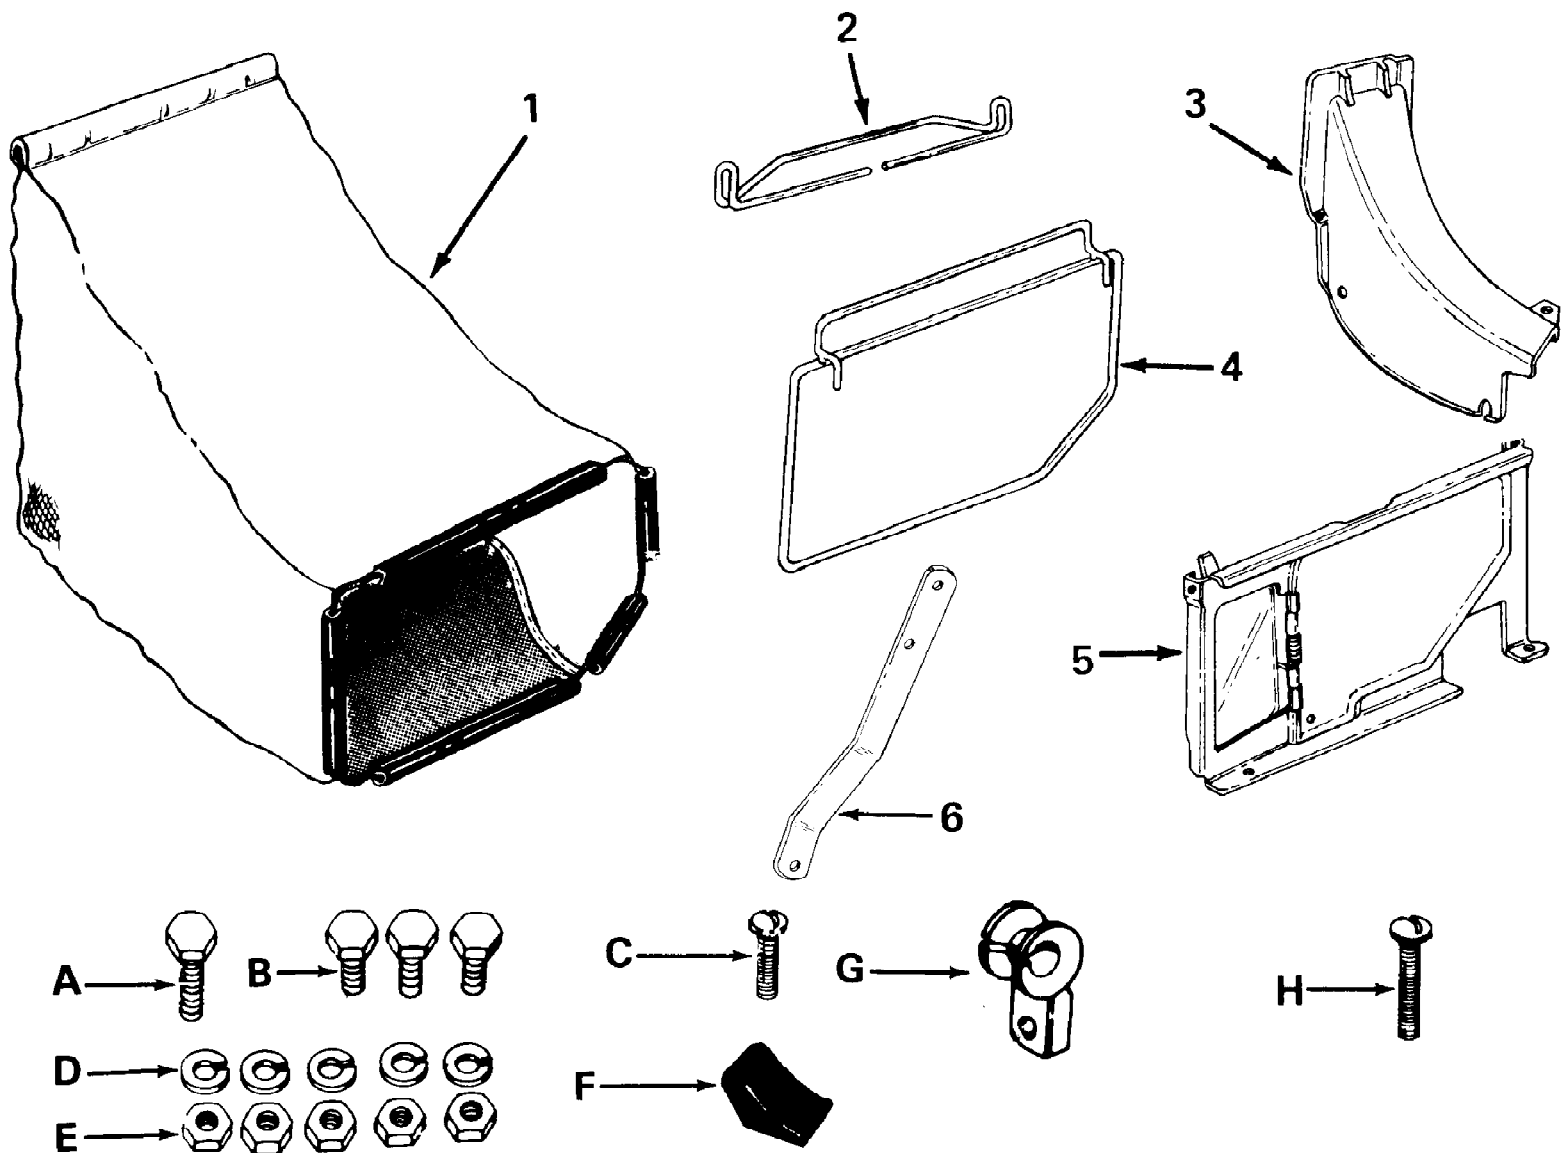

190-067-190 Top Discharge Grass Catcher (1987)
Grass Catcher Kit

190-067-190 Top Discharge Grass Catcher (1987)
Grass Catcher Kit

Page 2 of 2

Ref #	Part Number	Qty	S/P/F	Description
1	764-0212	1		Grass Bag
2	747-0495	1		Grass Catcher Handle
3	731-0377	1	S	Top Discharge Chute
4	747-0494	1		Front Catcher Frame
5	16149	1	S	Top Catcher Panel
6	16129	1	S	Panel Support Bracket
A	710-0258	1	S	Hex Bolt 1/4-20 x 5/8" Lg.*
B	710-0289	3	S	Hex Bolt 1/4-20 x 1/2" Lg.* 3
C	710-0286	1	/P/F	Truss Machine Screw 1/4-20 x 1/2" Lg.*
D	736-0329	5	S	Lock Washer 1/4" I.D.* 5
E	712-0287	5	S	Hex Nut 1/4-20 Thread* 5
F	720-0208	1		Door Grip
G	719-0279	1	/P/F	Rope Guide
H	710-0166	1	S/F	Truss Machine Screw 1/4-20 x 1.0" Lg.*